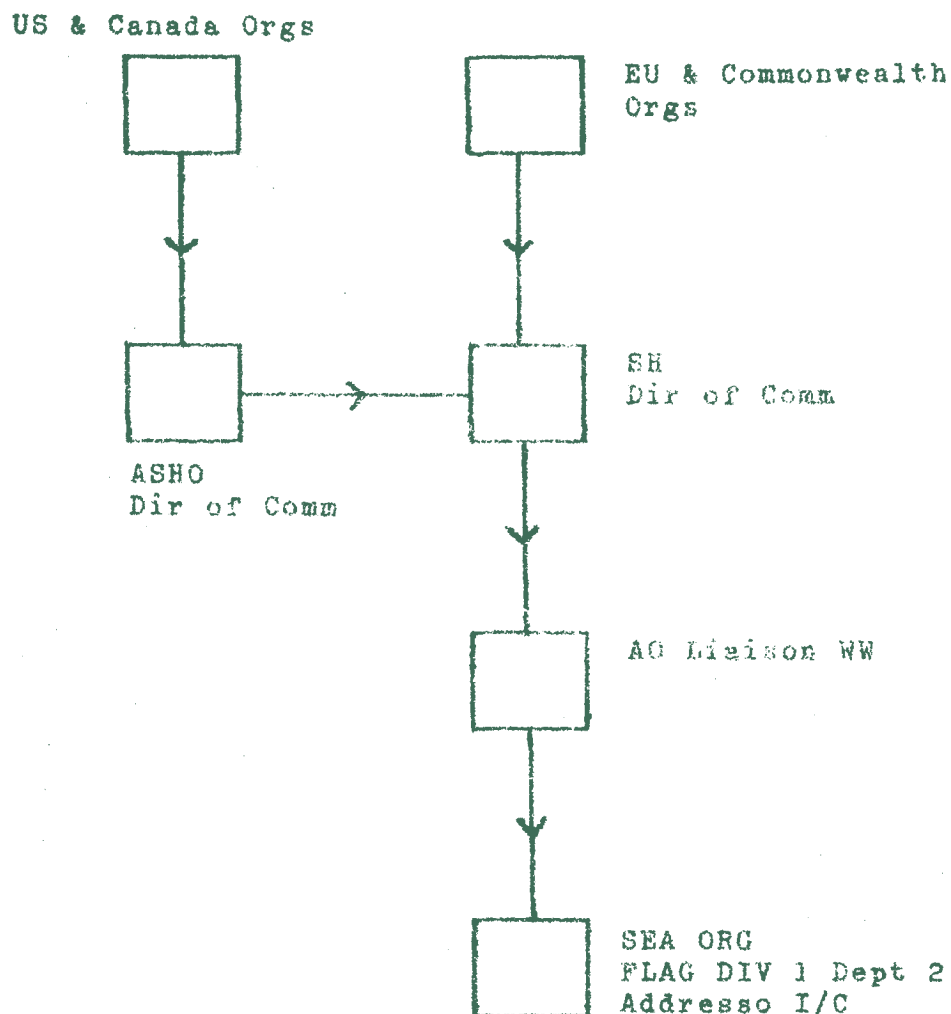

The copy of this HCO P/L is corrected on the last paragraph, page 1.

Please replace your copy with this amended one and hand in your previous one to the HCO Area Sec.

HUBBARD COMMUNICATIONS OFFICE
Saint Hill Manor, East Grinstead, Sussex

HCO POLICY LETTER OF 2 SEPTEMBER 1968
ISSUE II

Remimec
To all Orgs,
HCO Area and
Addresso Hats

WORLD ADDRESSO
CO-ORDINATION

This policy letter takes precedence over any other system, ED or policy letter. The system of filling out "Forms" of new names is abolished.

The post of WW Addresso Co-ordinator is hereby created, to be placed under Dept 2 WW. He is responsible to see that the lines set up to expedite the routing of new names, flow fast and are not blocked with non-compliances. He sees that the Org Addresso policy is followed to avoid confusion. He makes sure that addresso lists are routed to the right place at the right time. Backlogs are severely treated.

Mailing lists and new names are becoming increasingly valuable; They are the gold coins of an org which will lead to future prosperity. The Addresso Section of an org must not be unmocked.

At the end of every month each org runs off a tape of stickers of their pc and student graduates and address changes during that month.

The following diagram shows the routing of such sticker tapes:-